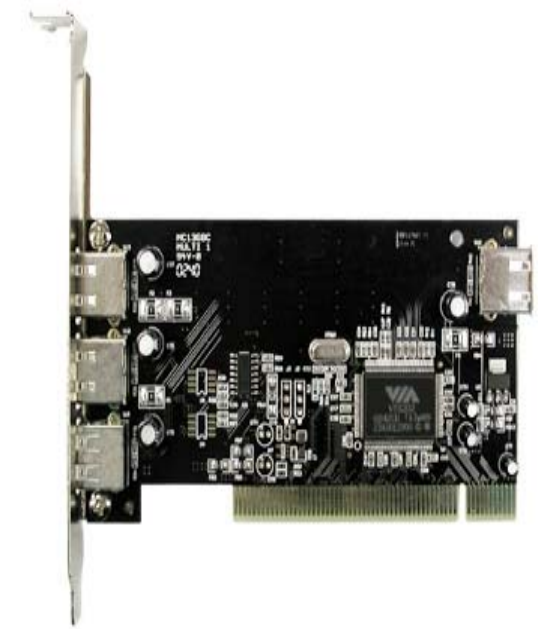

PLACA USB PCI 2 USB

Full Specifications

Chipset

- VIA VT6202

Bus Interface

- 32-bit PCI Bus

Data Transfer Rate

- USB 1.1 OHCI 1.5Mbps, 12Mbps
- USB 2.0 EHCI 480Mbps

Connector

- 3 X USB external connectors
- 1 X USB internal connectors

Other Features

- Connects USB 2.0 Hi-Speed or USB 1.1 Devices to your computer
- 3 auto speed selectable Type A USB ports, supports all USB speeds. EHCI based 480 Mbits/second USB 2.0 Hi-Speed compliant
- OHCI based 12 Mbits/second USB 1.1 compliant
- One Internal auto speed selectable Type A USB port for use with USB 2.0 Hi-Speed or USB 1.1 Devices
- Support up to 127 devices
- Support devices hot swap and wake-up
- Support PCI-Bus Power Management Interface Specification release 1.1
- Power supply 3.3V / 5V
- USB 2.0 drivers for Windows98/98SE/ME/2000

System compatibility

- IBM compatible Pentium 266-MHz or higher
- Available PCI slot
- Windows 98, Windows 98se, ME, Windows 2000 & Windows XP

Valor en

DOLAR

9.59