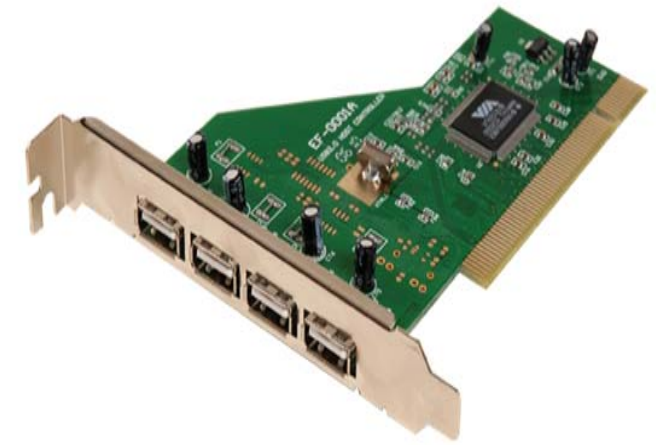

1395

PLACA USB PCI 2.0 4 SALIDAS

Valor en

DOLAR

12.12